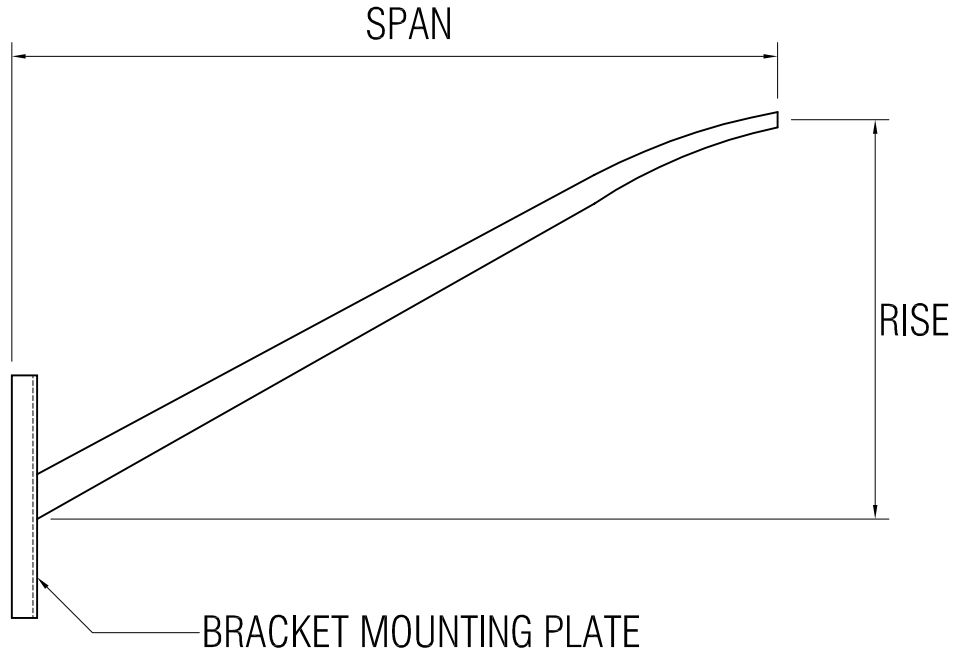

# TEA series

tapered elliptical aluminum

BRACKET MOUNTING PLATE