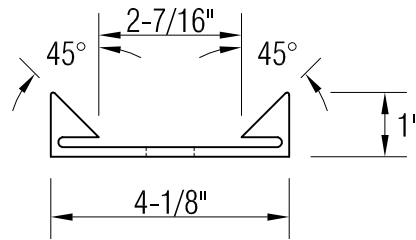

# TEA series

tapered elliptical aluminum

BRACKET MOUNTING PLATE

## DYNAPOLE

www.dynapole.com

2425 Lucknow Drive, Mississauga ON L5S 1H1 Canada

Tel. (905) 671-1507 Fax (905) 671-4606 Toll-Free 1-877-DYNAPOLE

DRAWING TITLE:

TAPERED ELLIPTICAL  
ALUMINUM

NOTES:

MODEL: