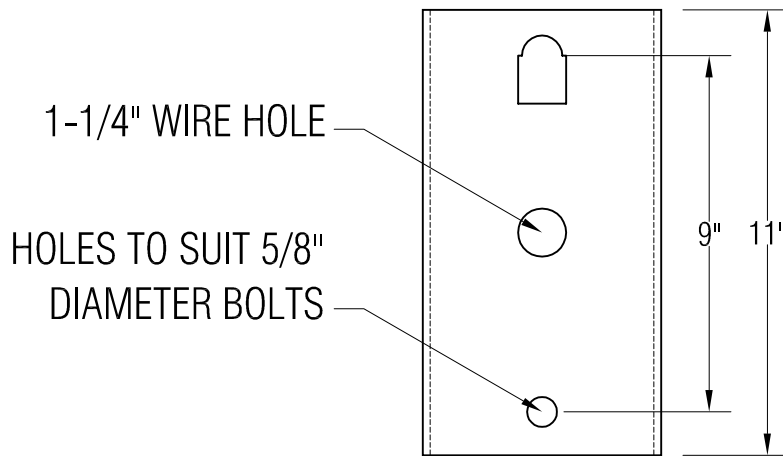

# TEA series

tapered elliptical aluminum

BRACKET MOUNTING PLATE

## DYNAPOLE

www.dynapole.com

2425 Lucknow Drive, Mississauga ON L5S 1H1 Canada

Tel. (905) 671-1507 Fax (905) 671-4606 Toll-Free 1-877-DYNAPOLE

DRAWING TITLE:

TAPERED ELLIPTICAL  
ALUMINUM

NOTES:

MODEL: